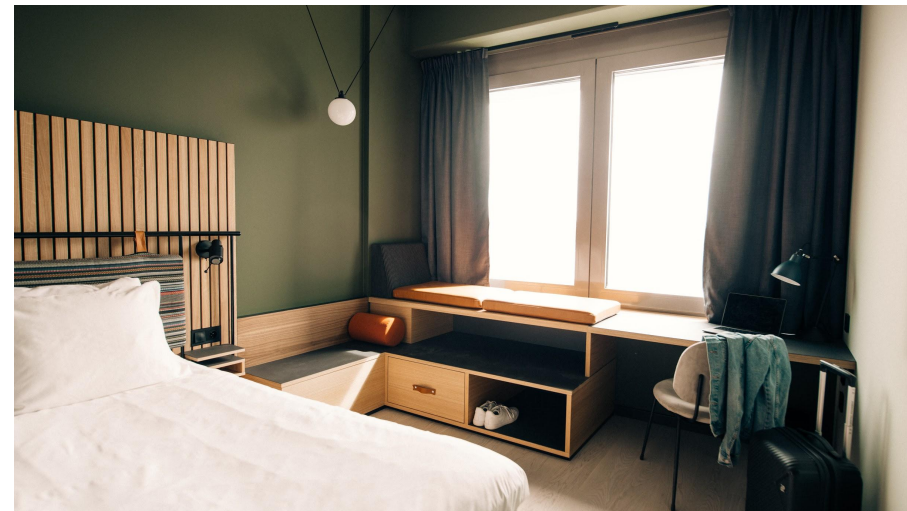

## WHAT ELSE?

1200 sqm Large lobby, rooftop bar, gym

**933**  
HOTEL  
ROOMS

Comfort + Clarion at the airport

BY NORDIC CHOICE

HOPE TO SEE  
YOU SOON!

NORDIC  
CHOICE  
HOTELS